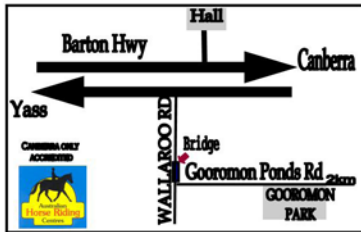

Minutes from Belconnen & Gungahlin

www.gooromonpark.com.au

Phone **62302230**

LET'S GO RIDING